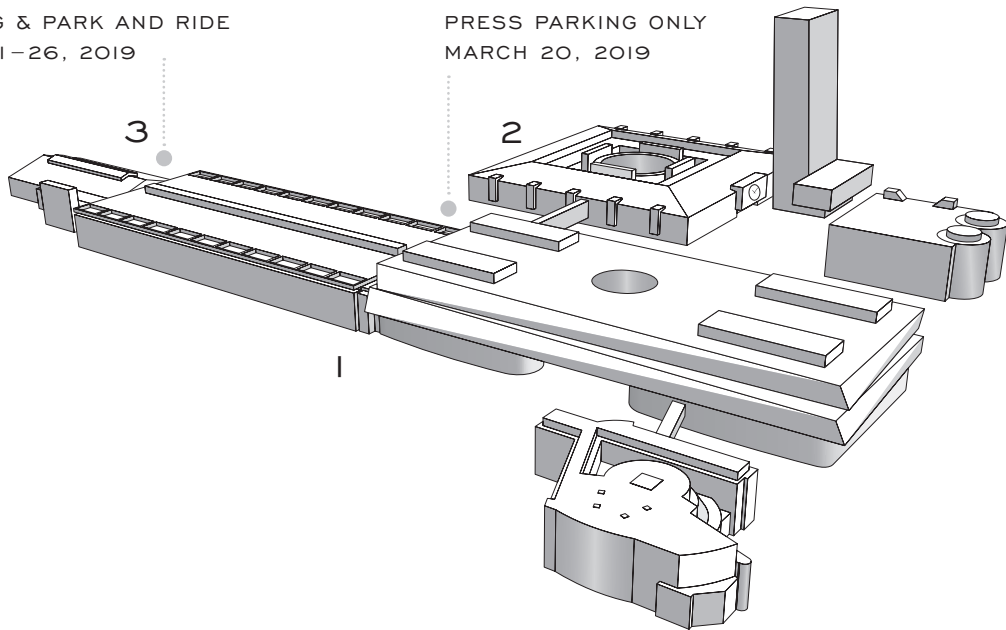

PRESS PARKING & PARK AND RIDE
FROM MARCH 21-26, 2019

PRESS PARKING ONLY
MARCH 20, 2019